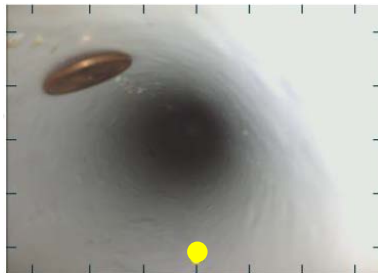

# New! GIC 120 Inspection Camera

*The compact device for quick and easy inspection*

- **Extremely compact 8.5mm** Camera Head ideal for a **wide range of applications**
- **High quality 2.7" Display** for pinpoint **accurate** problem solving
- **Improved ergonomics** with a sleeker and more **robust design**
- **Quick Connector** for **fast disconnection** and **compact storage**

**Problem** - Which way is up?

**Solution** - **“Compass View”** Yellow point indicates where “up” is in the Display.

**“Compass view“** always gives the user an indication **where the “up” position is**

**Bright LED** (2x stronger than current 9.5mm camera) for **improved lighting**

**2 x Digital zoom** to get a **better view** on area of interest

**Black & white** function for **better contrast** in **difficult light conditions**